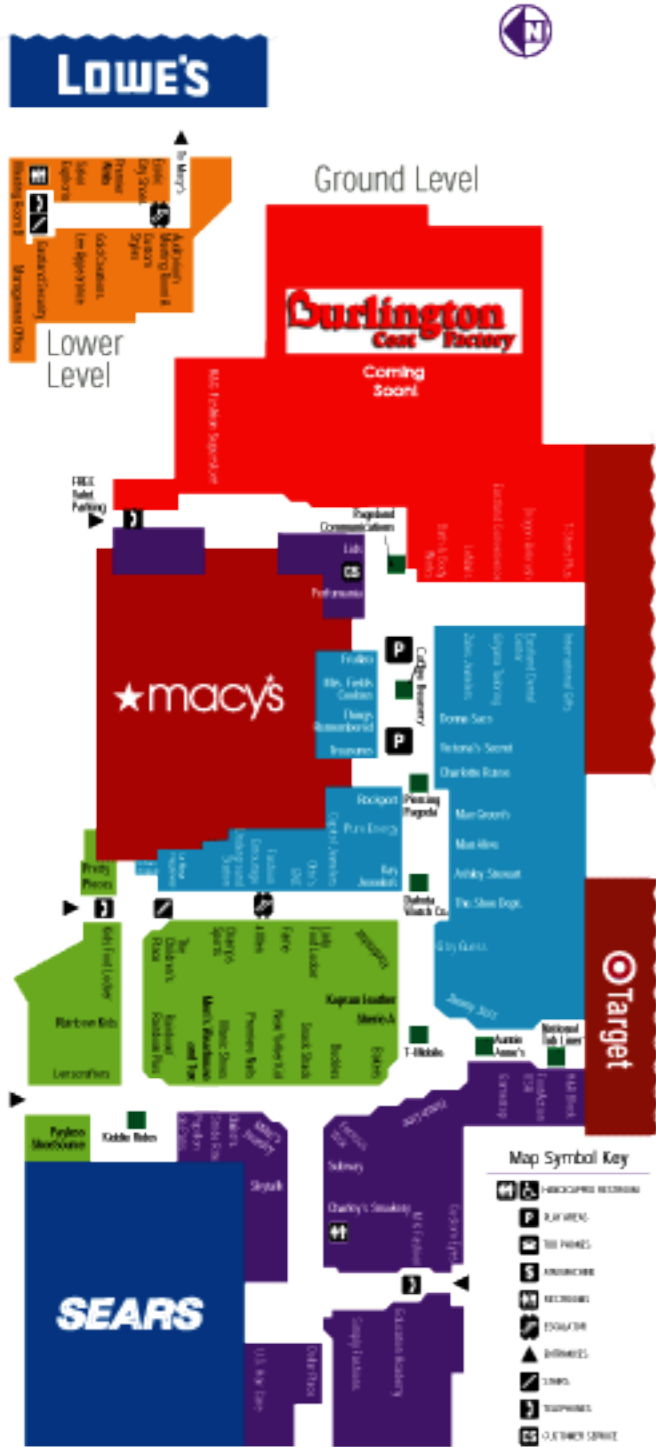

E•A•S•T•L•A•N•D
CENTER

www.shopeastland.com

Store Directory

DEPARTMENT & ANCHOR STORES

- Lowe's Home Improvement Warehouse 881-6002
- Macy's 245-2200
- Sears 245-6351
- Target 371-9751

CHILDREN'S APPAREL

- The Children's Place 526-7009
- Kids Foot Locker 526-2050
- M K Fashion 839-6487
- New Yorker Kid 371-4400
- Rainbow Kids 371-9905
- Stride Rite 526-6722